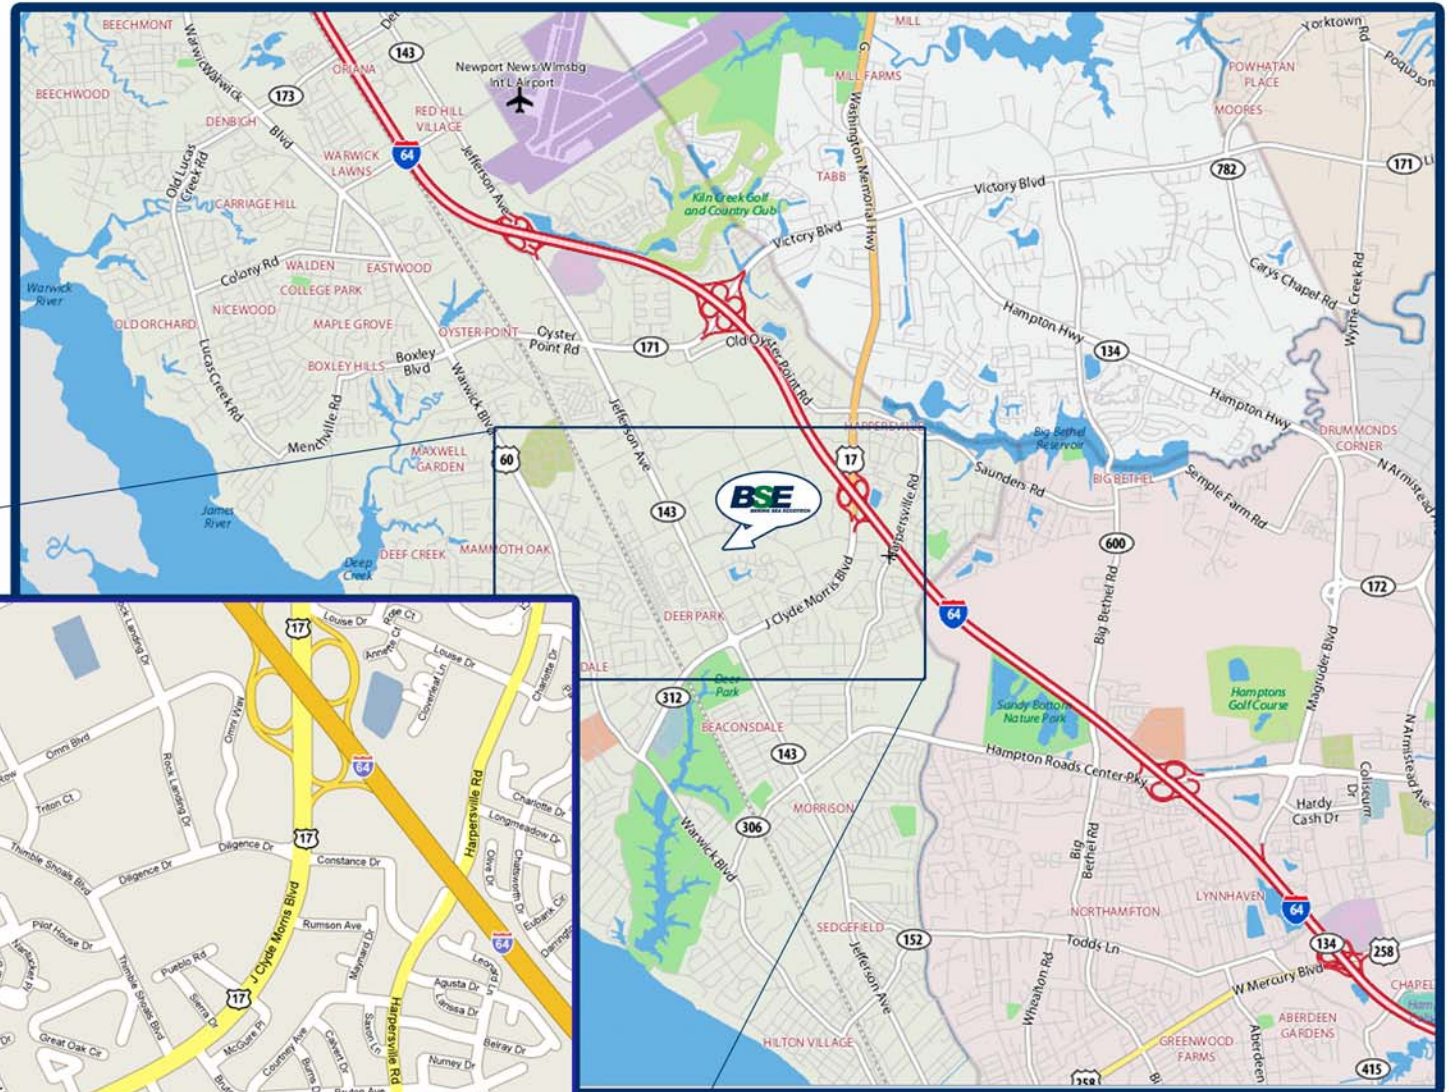

**606B Thimble Shoals Blvd. Suite B2
Newport News, Virginia 23606
Ph. (757)223-1446 Fx. (757)223-4141**

- Interstate 64 to**
- Exit 258A -J Clyde Morris Blvd**
 - Right onto Diligence Drive**
 - Right onto Thimble Shoals Blvd**
 - 606 Thimble Shoals Blvd on Left**